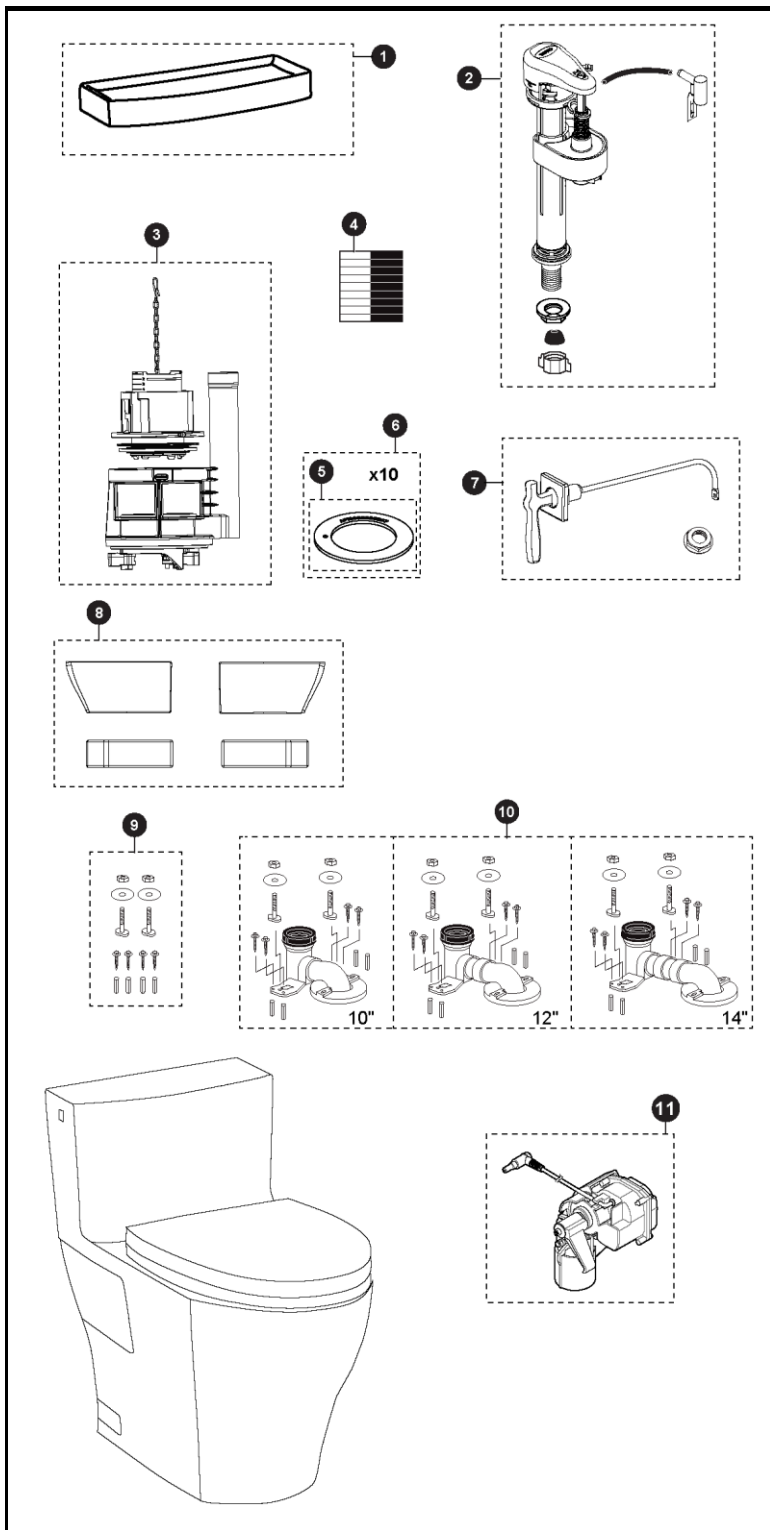

MS626124CEF(G), MS626234CEFG, MW6263046CEFG(A) & MW6263056CEFG(A)

MS626124CEFG
CST626CEFGAT40
SS124

MS626234CEFG
CST626CEFGAT40
SS234

MW6263046CEFG(A)
CST626CEFGAT40
SW3046AT40

MW6263056CEFG(A)
CST626CEFGAT40
SW3056AT40

MS626124CEF
CST626CEFGAT40
SS124

Aimes® WASHLET®+

**1.28Gpf Toilet, Elongated, Universal Height,
TORNADO FLUSH®, Unifit Rough-in,
(including CEFIONTECT® & Auto Flush)**

Item	Part	Description
1	TCU624CRE#01 TCU624CRE#03 TCU624CRE#11 TCU624CRE#12 TCU624CRE#51	Tank Lid - Cotton Tank Lid - Bone Tank Lid - Colonial White Tank Lid - Sedona Beige Tank Lid - Ebony
2	TSU51A	Fill Valve
3	THU780-A	Flush Valve
4	THU234	Velcro Tape
5	9BU002E	Flush Valve Gasket (1 piece)
6	THU097	Flush Valve Gasket (10 pieces)
7	THU311#CP THU311#BN THU311#PN	Trip Lever - Chrome Plated Trip Lever - Brushed Nickel Trip Lever - Polished Nickel
8	THU344#01 THU344#03 THU344#11 THU344#12 THU344#51	Side Plates w/ Velcro Tape - Cotton Side Plates w/ Velcro Tape - Bone Side Plates w/ Velcro Tape - Colonial White Side Plates w/ Velcro Tape - Sedona Beige Side Plates w/ Velcro Tape - Ebony
9	THU020	UniFit Mounting Set
10	TSU03W.10R TSU03W.12R TSU03W.14R	UniFit - 10" Rough-in UniFit - 12" Rough-in UniFit - 14" Rough-in
11	THU767	Auto Flush unit for single flush

Note:

Product Number Explanations

One-piece Toilet

(MS) Toilet & Seat
(CST) Gravity type toilet
(MW) Toilet & Washlet
(626) Toilet Model
(124) Seat Model
(234) Seat Model

(C) TORNADO
FLUSH®
(E) 1.28gpf / 4.8Lpf
(F) Universal Height
(G) CEFIONTECT®
(A) Auto Flush
compatible
(T40) WASHLET®+